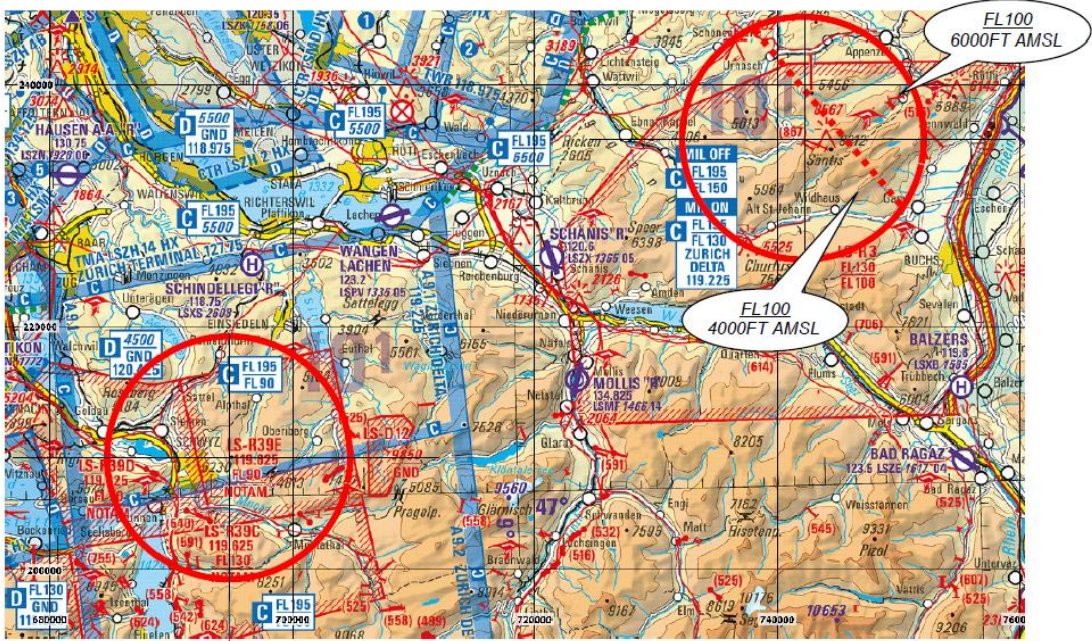

Details:

Callsign	TURBO (9 PROP ACFT)	
The use of area East or West depends from met conditions !	East (San Vittore)	West (Salmone)
Range of height	Upper limit:	10'000FT AMSL
	Lower limit:	4'000FT AMSL

Details:

Callsign	TURBO (9 PROP ACFT)	
Range of height	Upper limit:	FL130
	Lower limit:	GND

Details:

Callsign		TURBO (9 PROP ACFT)	
The use of area East or West depends from met conditions !		East (Schwägalp)	West (Gr Mythen)
Range of height	Upper limit:	FL100	FL90
	Lower limit:	4'000FT/6'000FT AMSL	3'000FT AMSL