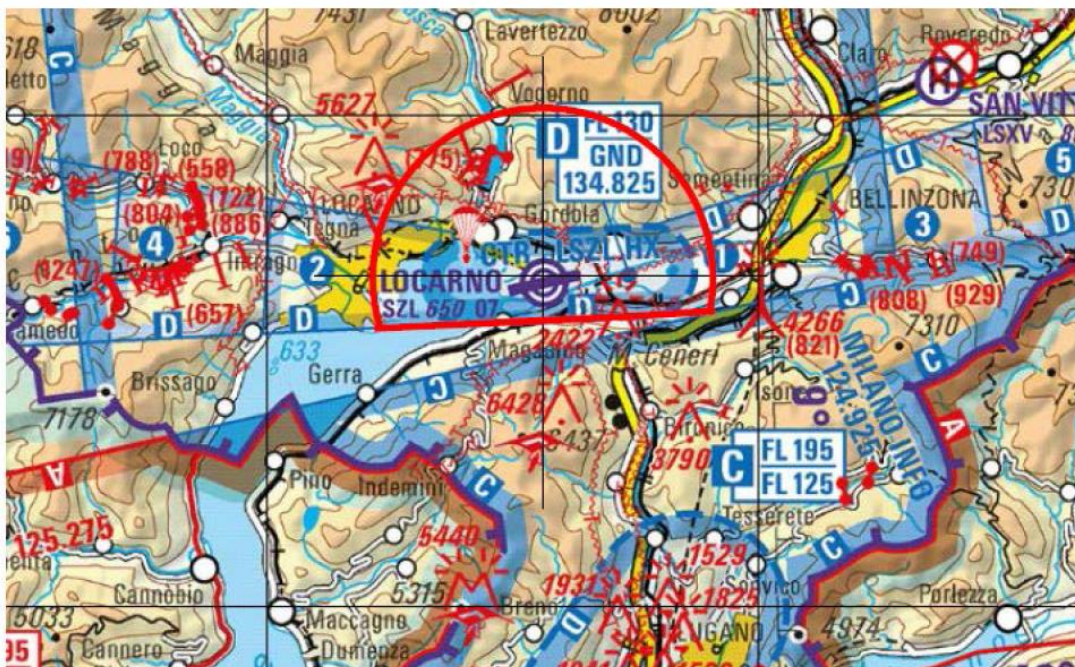

Details:

Callsign	TURBO (9 PROP ACFT)	
The use of area East or West depends from met conditions !	East (San Vittore)	West (Salmone)
Range of height	Upper limit:	10'000FT AMSL
	Lower limit:	4'000FT AMSL

Details:

Callsign	TURBO (9 PROP ACFT)	
Range of height	Upper limit:	FL130
	Lower limit:	GND

Details:

Callsign		TURBO (9 PROP ACFT)	
The use of area East or West depends from met conditions !		East (Schwägalp)	West (Gr Mythen)
Range of height	Upper limit:	FL100	FL90
	Lower limit:	4'000FT/6'000FT AMSL	3'000FT AMSL